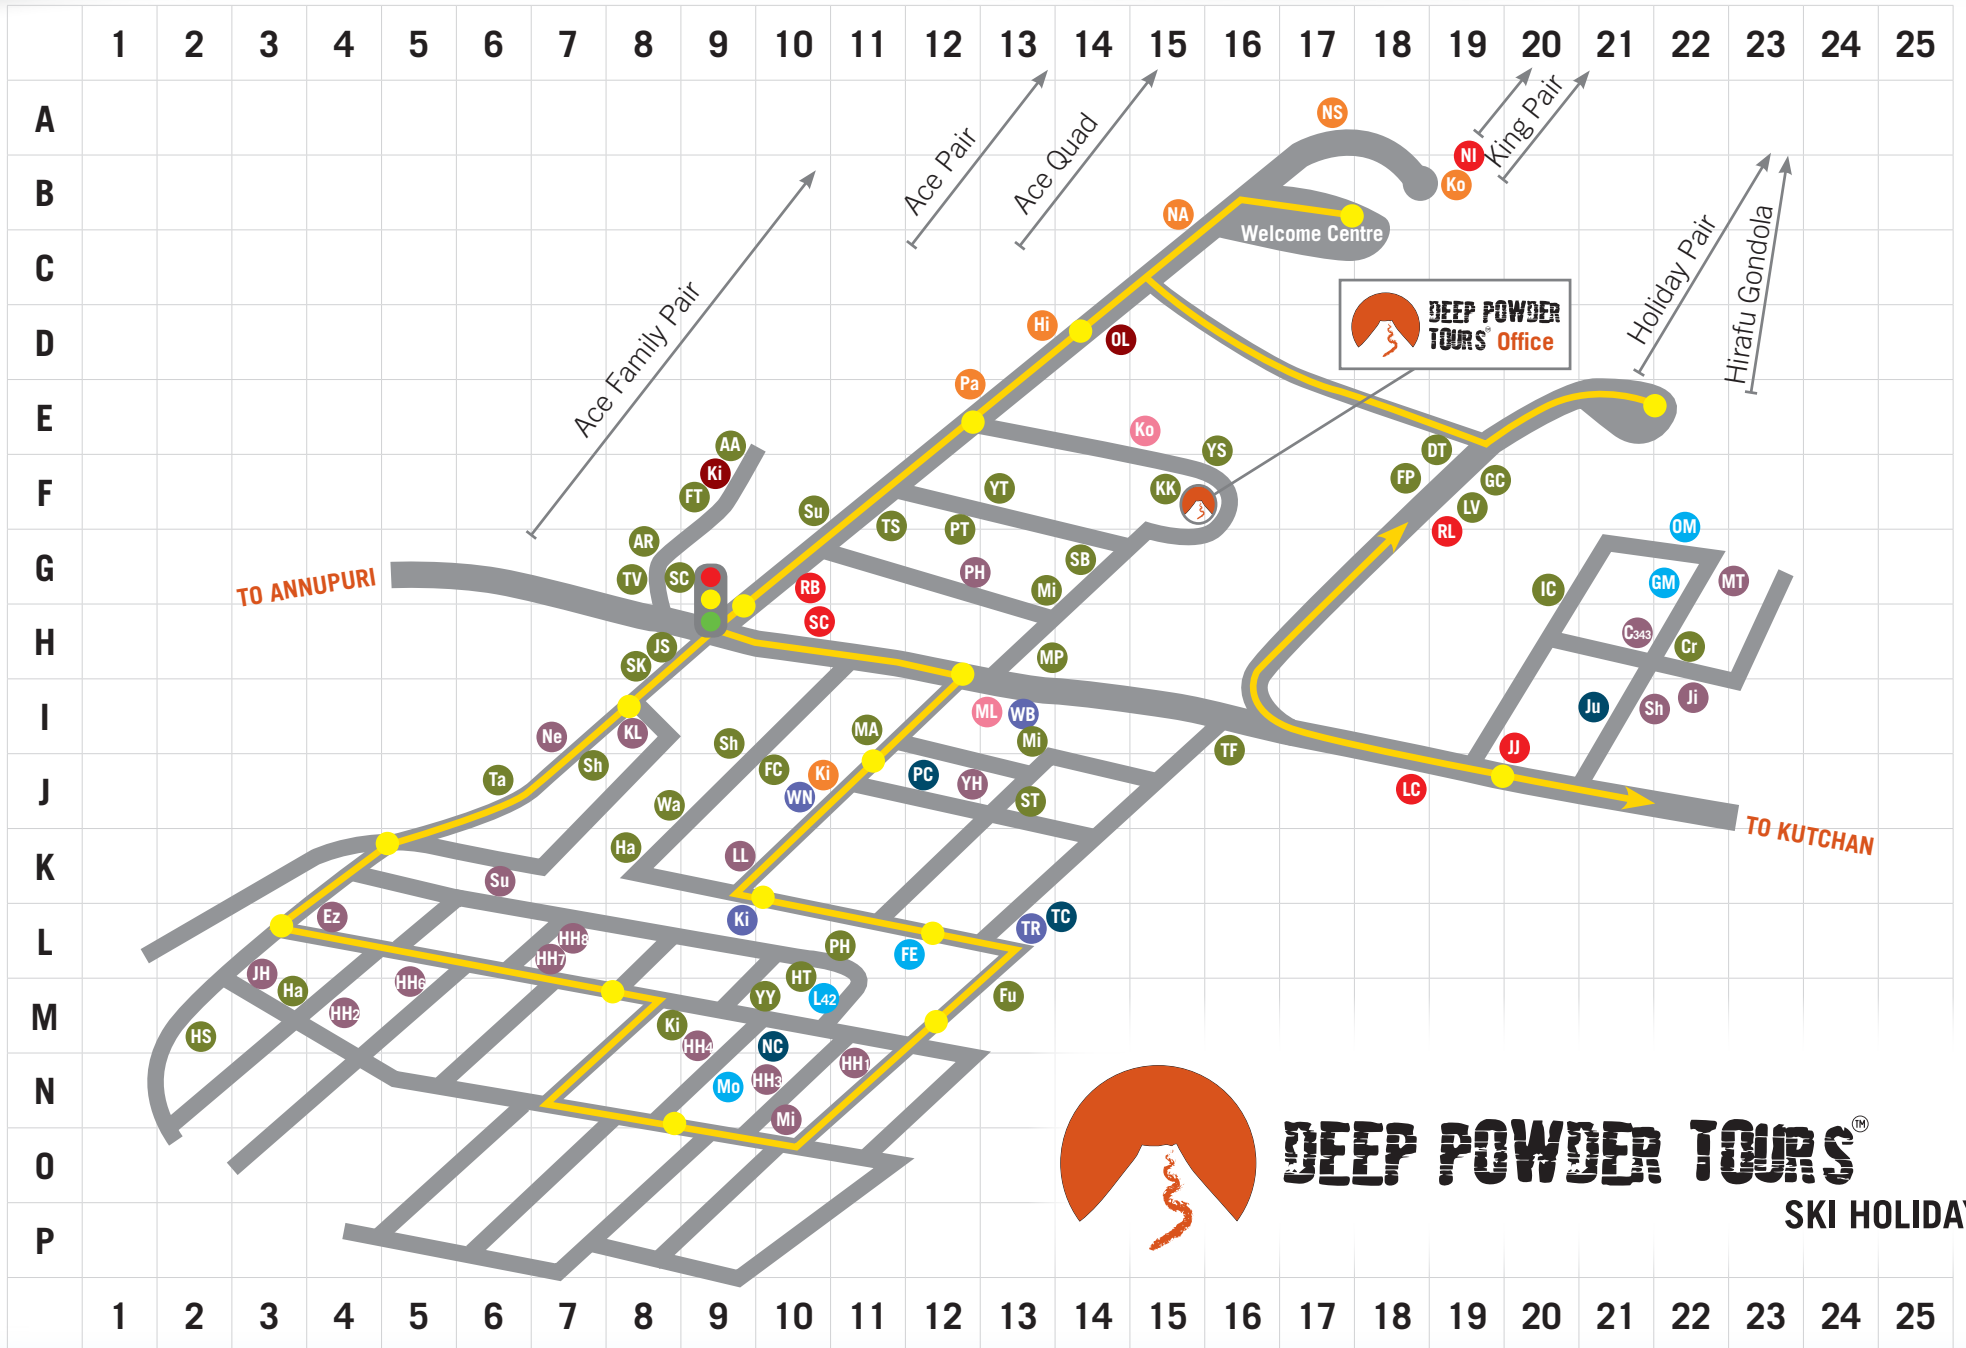

HIRAFU VILLAGE MAP

DEEP POWDER TOURS[®]
SKI HOLIDAYS

APARTMENTS

AR Alpen Ridge	G 8
AA Alpine Apartments	E 9
Cr Creekside	H 22
DT Deep Tracks	F 19
FT First Tracks	F 9
FP Fresh Powder	F 18
Fu Fubuki	M 13
FC Full Circle	J 10
GC Gondola Chalets	F 19
Ha Hangetsu	M 3
Ha Hatsuyuki	K 8
HT Horizon Townhouses	M 10
HS Hurry Slowly Condominiums	M 2
IC Ishi Couloir	G 20
JS J Sekka	H 8
KK Kira Kira	F 15
Ki Kisetsukan	M 8
Mi Miharashi	G 13
Mi Miyuki	I 13
MP Mountainside Palace	H 13
MA Mushroom Apartments	I 11
LV Niseko Landmark View	F 19
PH Powder Haven	L 11
PT Powder Tracks	F 12
SK Seka Kan	H 8
ST Setsugetsu Terrace	J 13
Sh Shikaku	J 7
Sh Shinetsu	I 9
SB Silver Birch	G 14
SC Snow Crystal	G 8

Su Suiboku	F 10
Ta Tamo	J 6
TF The Freshwater	I 16
TS The Setsumon	F 11
TV The Vale Niseko	G 8
Wa Wajima	J 8
YS Yama Shizen	F 16
YY You & Yuki	M 10
YT Youtei Tracks	F 13

BACKPACKER

Ki Kiraku	F 9
OL Owashi Lodge	D 14

LODGE

Ko Koropokkuru	E 15
ML M Lodge	I 13

PENSIONE

Ki Kisara	L 9
TR The Red Ski House	L 13
WB White Bear	I 13
WN Woody Note	J 10

MISCELLANEOUS

JJ Jo Jo's NAC	I 20
LC Lawson convenience store	J 18
NI NISS ski school	B 19
RB Rhythm Snow Sports – Berg	G 10
RL Rhythm Snow Sports – Landmark	F 19
SC Seicomart convenience store	H 10

SHUTTLE BUS STOPS SHUTTLE BUS ROUTE

 Deep Powder Tours Office	
Location: Kira Kira	F15

This map should be used as a guide only for property location. Snow may close some roads in winter & restrict access to properties.